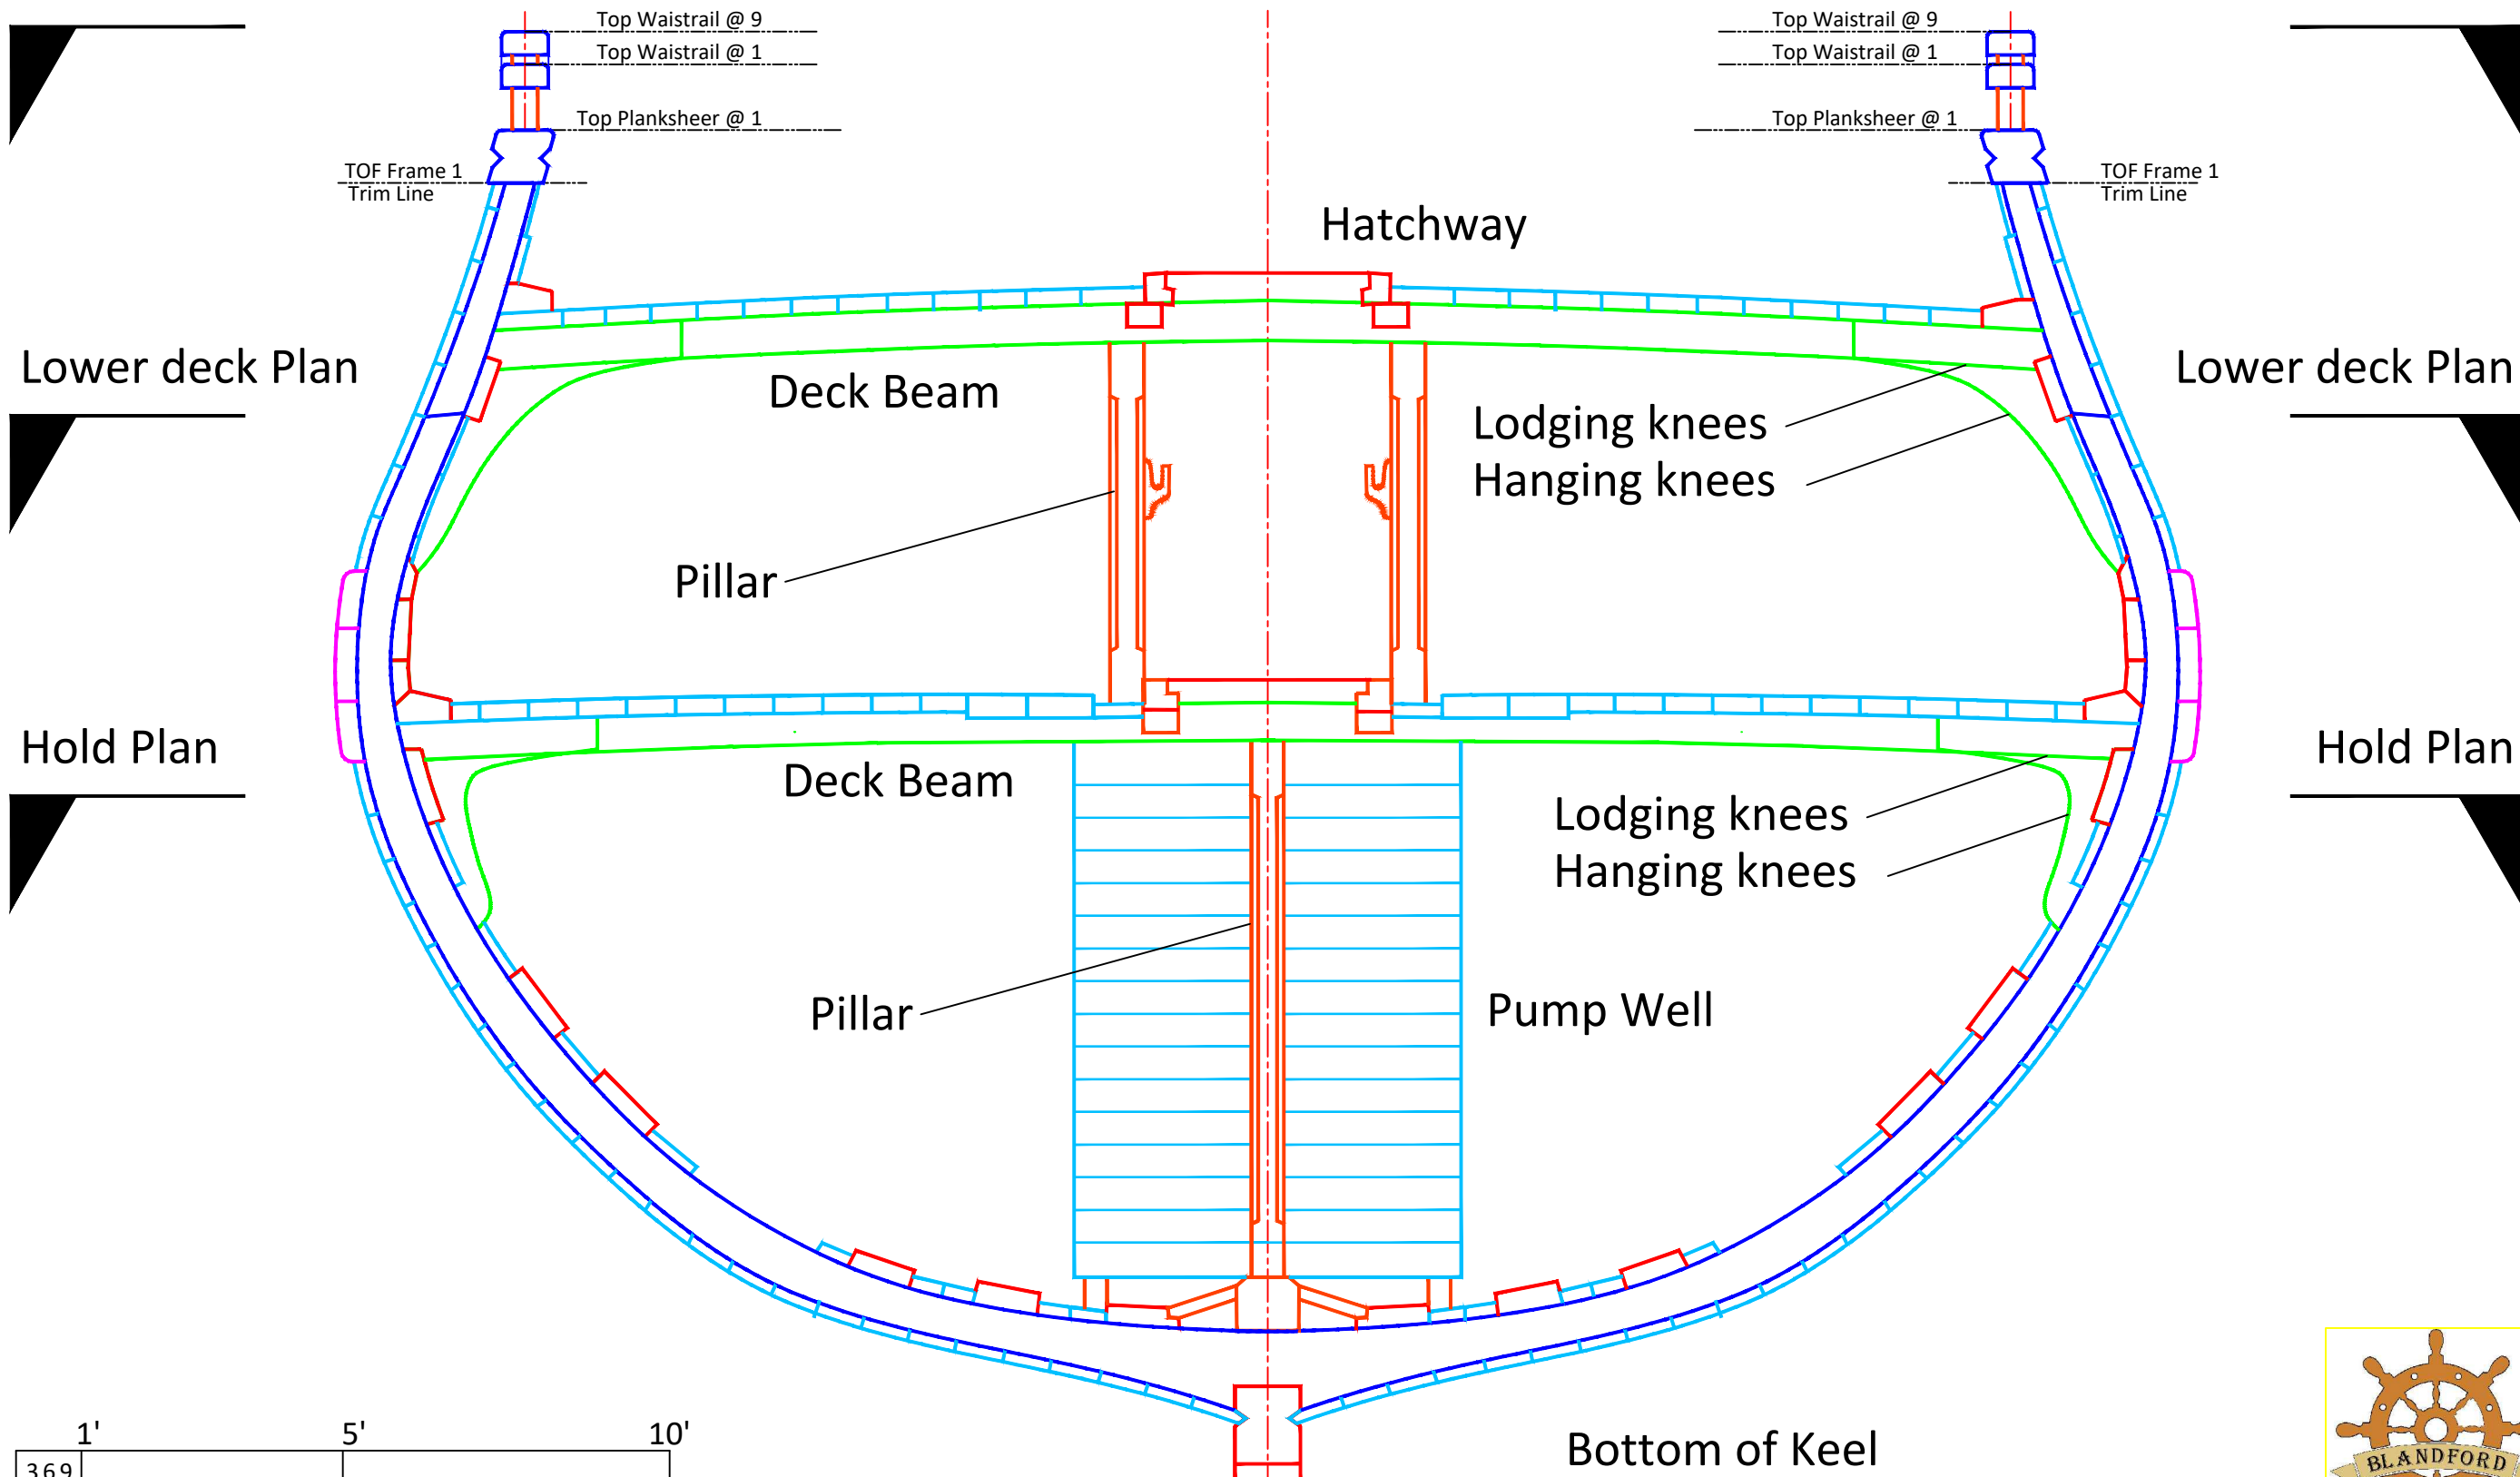

Main Deck Plan

Main Deck Plan

Cross Section 1:32
Part 3

10/31/17

Ships of Scale