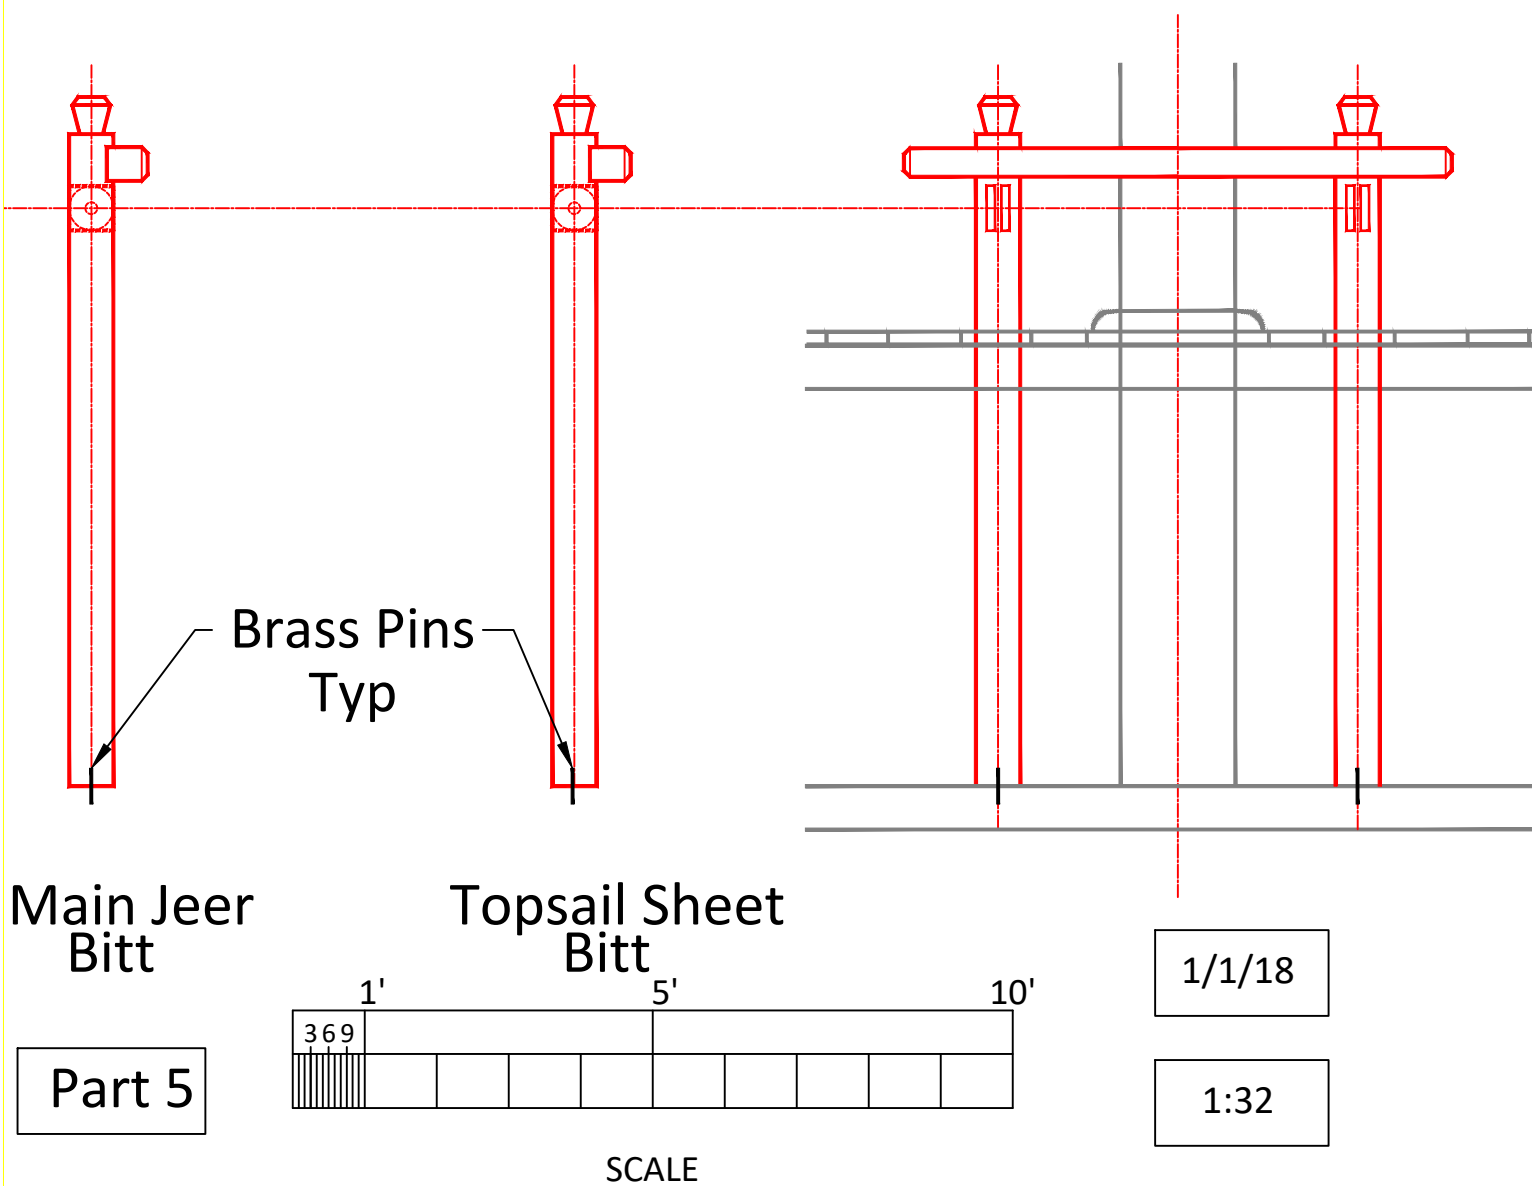

Elevation

Plan

6 Pounder Carrage Gun  
Gun Tackle Plan

**Ships of Scale**